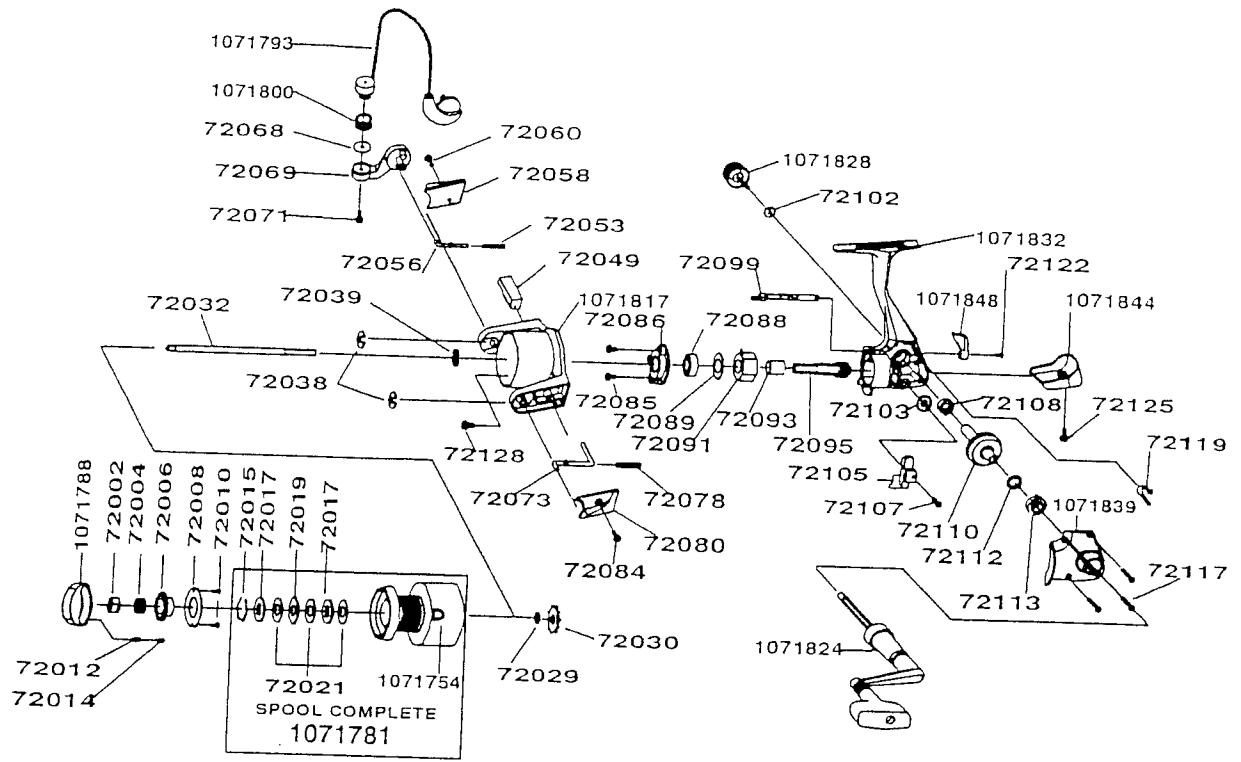

DIAGRAM

Please specify reel model and part number when ordering parts.

ASCENT AS1F

PART#	PARTS NAME	PART#	PARTS NAME	PART#	PARTS NAME
1071788	Drag Knob	72056	Bail S/P Shaft	72099	Tail Shaft
72002	Drag Nut	72058	Bail S/P Cover	1071828	Handle Cap Screw
72004	Drag Spring	72060	Bail S/P Cover S/C	72102	Screw Cap W/S
72006	Drag Knob Under Cap	1071793	Bail Ass'y	72103	O/S Gear
72008	Under Cap Retainer	1071800	Line Roller	72105	O/S Slider
72010	Under Cap Retainer S/C	72068	Bail W/S	72107	O/S Slider S/C
72012	Drag Click Spring	72069	Arm Lever	72108	Body Bush
72014	Drag Clicker	72071	Bail Screw	72110	Drive Gear
72015	Spool Ring	72072	Kick Lever	72112	Drive Gear ADJ W/C
72017	Drag "D" Washer	72078	Kick Lever S/P	72113	Ball Bearing
72019	Drag "A" Washer	72080	Kick Lever Cover	1071839	Body Cover
72021	Drag "B" Washer	72084	Cover S/C	72117	Body Cover S/C
1071754	Spool Unit	72085	Bearing Plate S/C	72119	S/Lever S/P
72029	Click Washer	72086	Bearing Plate	1071848	IAR Lever
72030	Click Gear	72088	Ball Bearing	72122	Stopper Lever S/C
72032	Main Shaft	72089	Bearing W/S	1071844	Body Cap
72038	E - Clip	72091	O/Way Clutch B/B	72125	Body Cap S/C
72039	Rotor "D" Washer	72093	Clutch B/B	1071824	Handle Ass'y
1071817	Rotor	72095	Pinion Gear	72128	Rotor Nut Lock S/C
72049	Balance Weight	1071832	Body		